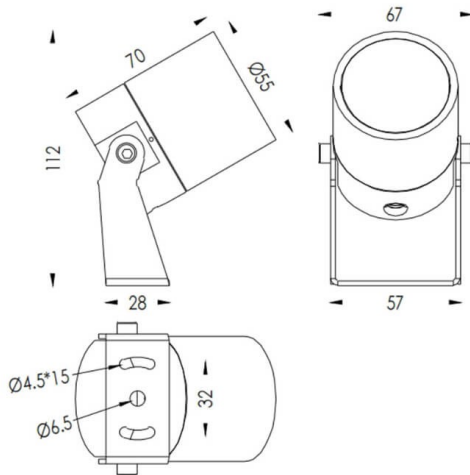

TUBEO-R

Item code	86.OS04.2341.01
Product type	Outdoor
Category	Spike Spot Light
Family	TUBEO-R
Subfamily	TUBEO-R
Pictograms	

Dimensions

Product dimensions (mm) 55(Dia)X170(H)mm

Scheme

Product	
Real power (W)	6
Real luminous flux (Lm)	454
Luminous efficiency (Lm/W)	75.67
Beam angle (°)	36
Life time (h)	50000h L70B10
IP	65
Control gear	ON-OFF
Average life time (h)	50000h L70B10
Colour temperature (K)	3000
Colour consistency (SDCM)	SDCM3
CRI	80
IK	IK10

Photometry